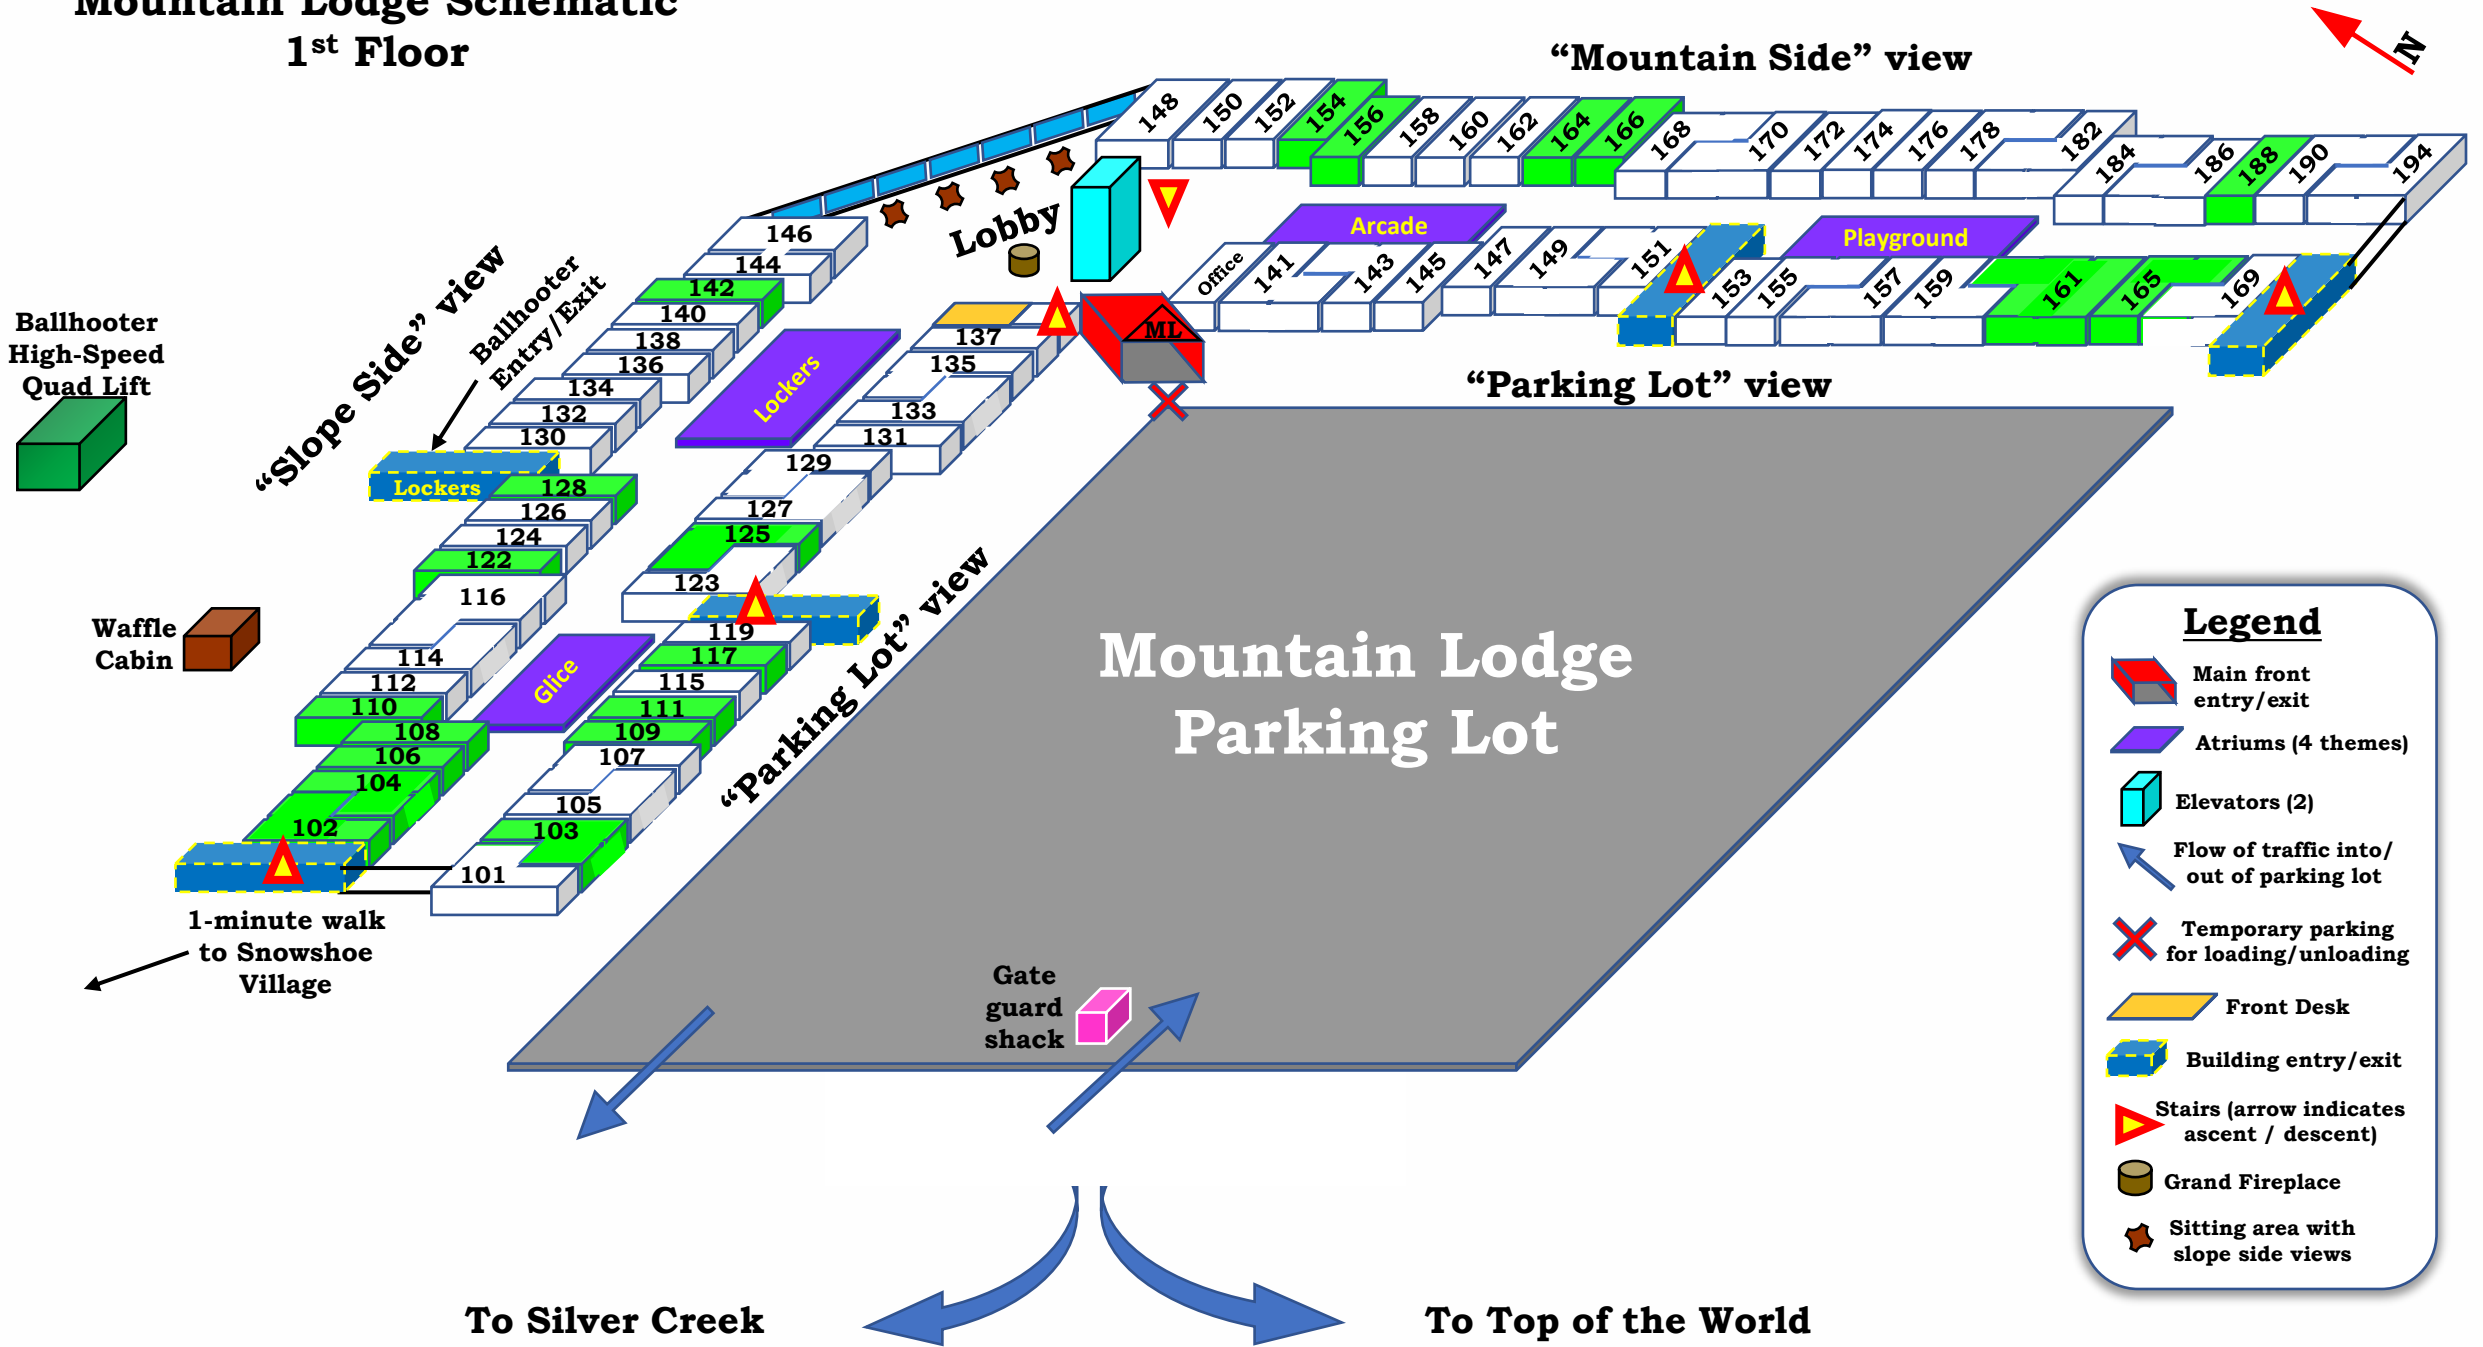

# Mountain Lodge Schematic

## 1<sup>st</sup> Floor

Ballhooter High-Speed Quad Lift

Waffle Cabin

1-minute walk to Snowshoe Village

Gate guard shack

Lobby

Office

Arcade

Playground

Lockers

Lockers

Glide

“Parking Lot” view

“Parking Lot” view

Mountain Lodge Parking Lot

To Silver Creek

### Legend

-  Main front entry/exit
-  Laundry room
-  Elevators (2)
-  Building entry/exit
-  Stairs (arrow indicates ascent / descent)
-  Sitting area with slope side views