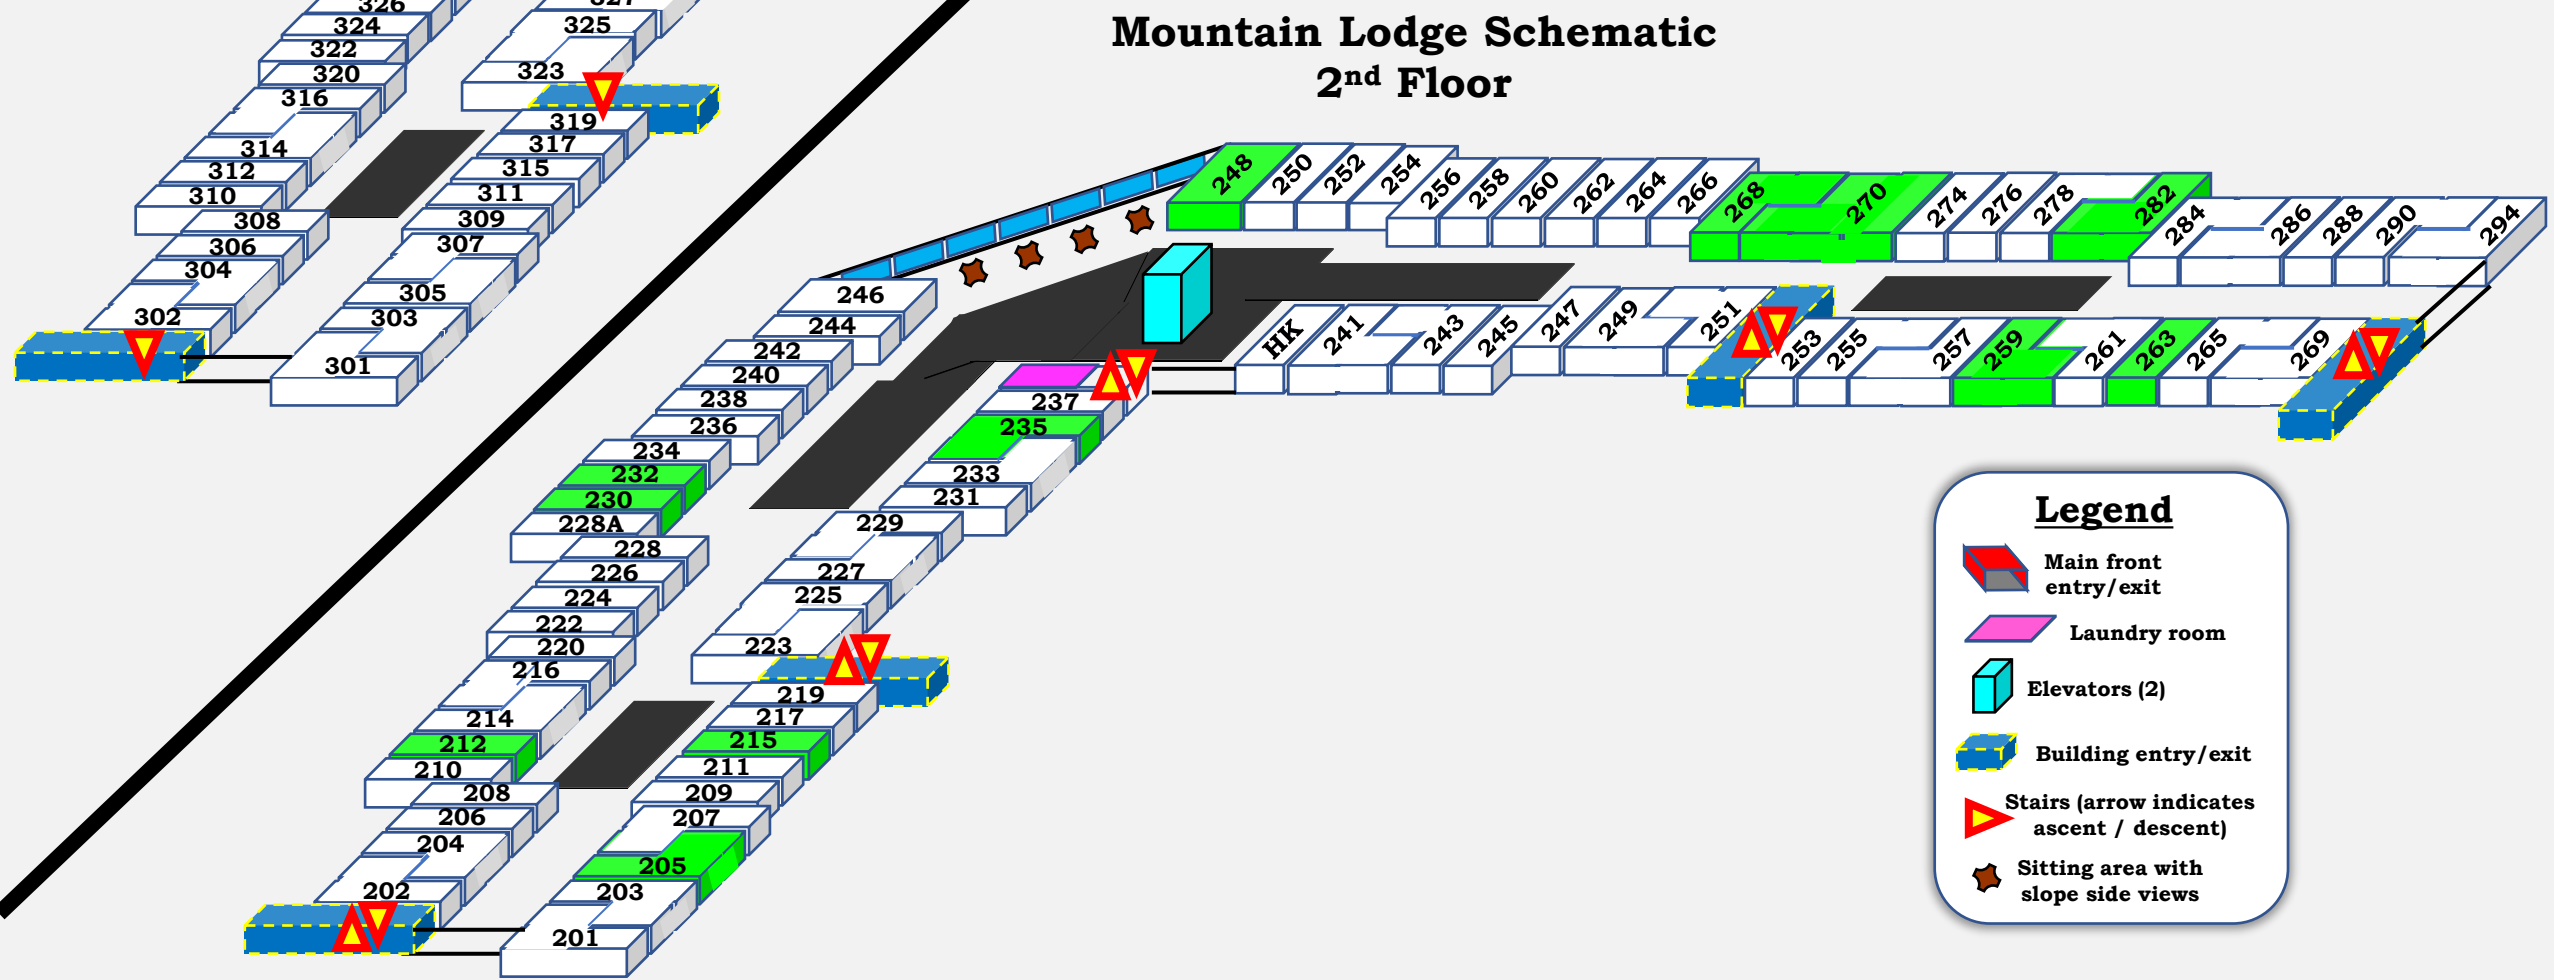

# Mountain Lodge Schematic

### Legend

-  Main front entry/exit
-  Laundry room
-  Elevators (2)
-  Building entry/exit
-  Stairs (arrow indicates ascent / descent)
-  Sitting area with slope side views