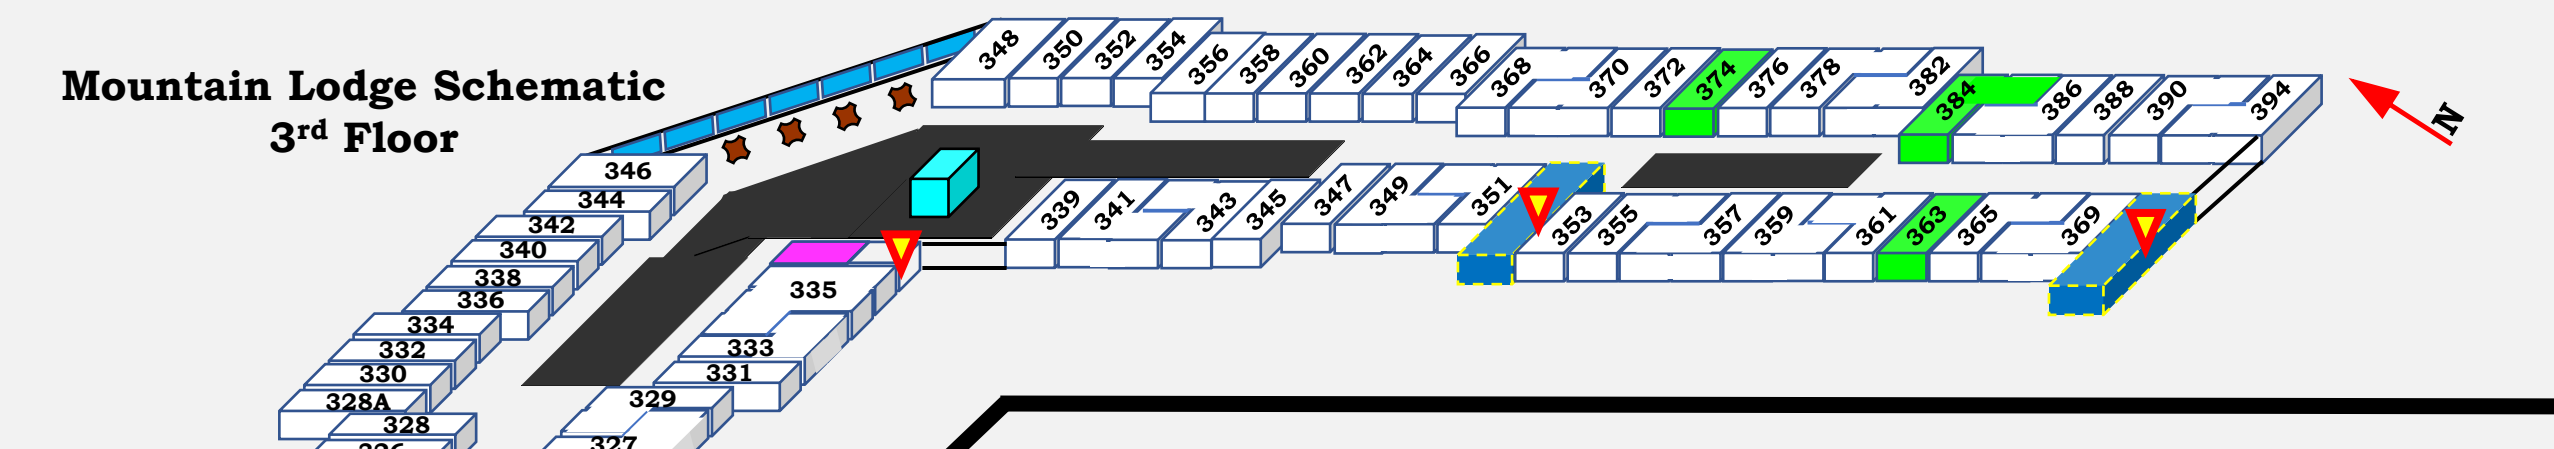

Mountain Lodge Schematic

3rd Floor